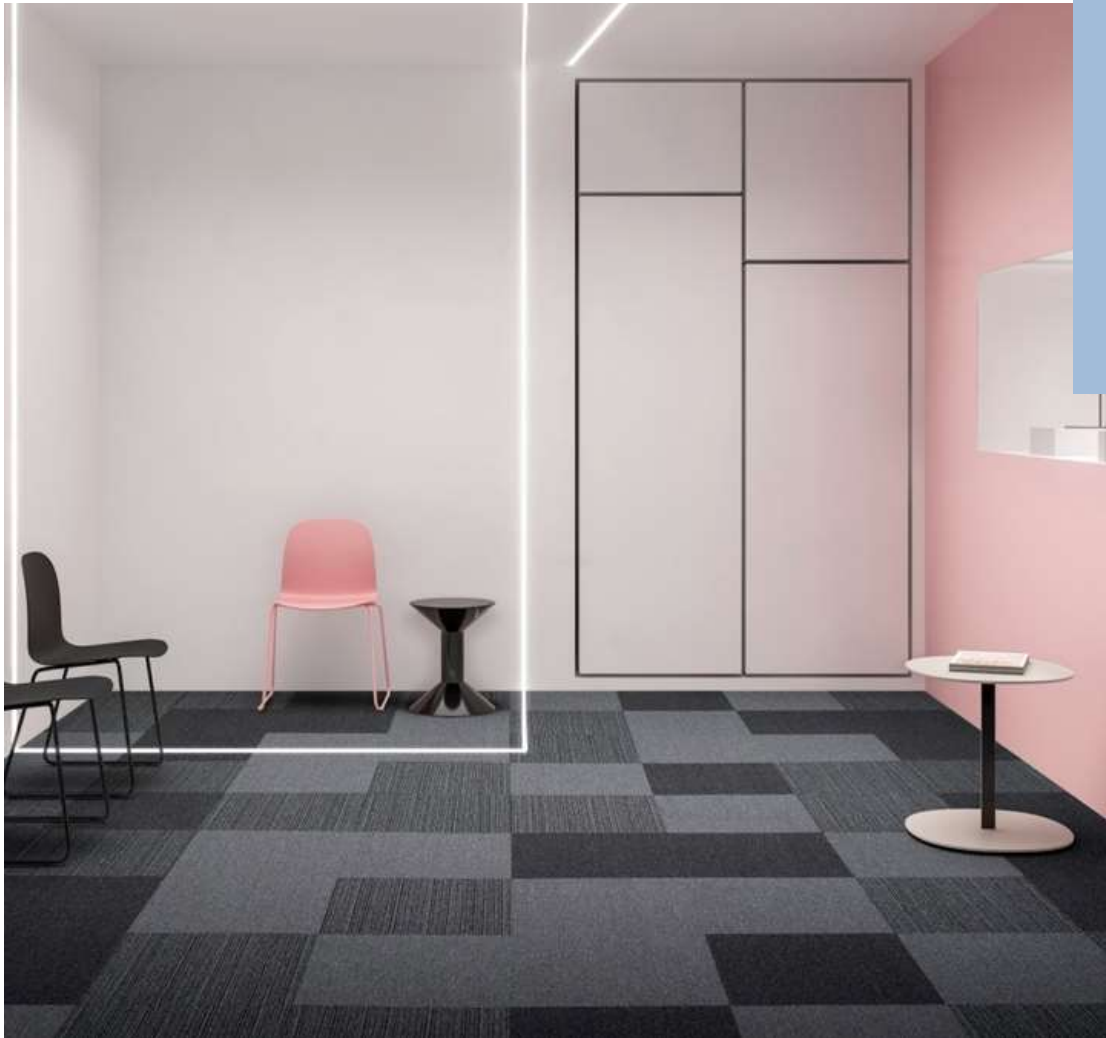

Inter Decor

RENOVATION FURNITURE TRADING LLC

CARPET TILES CATALOGUE IVC FOX

MODERN, CLASSICAL & STYLISH
FLOOR, WALL & WINDOW TREATMENTS.

IVC CARPET TILES

IVC carpet tiles are Made with high-quality materials for durability and easy maintenance, they can be used in a wide range of commercial projects. With collections sharing colour palettes that let you design freely with mix and match, carpet tiles can respond to design challenges of modern spaces.

Fox collection is a solid colour carpet tile with a subtle texture and tonal differentiation. The collection embodies the base colours that are essential to any office space and create the backbone pallet of workplace spaces. Fox is therefore a classic, always in fashion collection that is adaptable to a variety of styles and interiors.