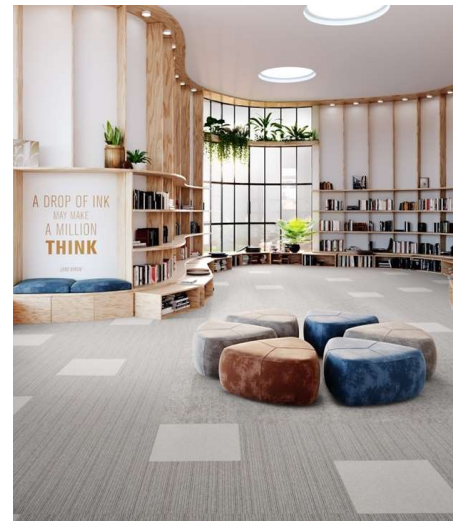

Inter Decor

RENOVATION FURNITURE TRADING LLC

CARPET TILES CATALOGUE IVC FOX

MODERN, CLASSICAL & STYLISH
FLOOR, WALL & WINDOW TREATMENTS.

IVC CARPET TILES

IVC carpet tiles are Made with high-quality materials for durability and easy maintenance, they can be used in a wide range of commercial projects. With collections sharing colour palettes that let you design freely with mix and match, carpet tiles can respond to design challenges of modern spaces.

Fox collection is a solid colour carpet tile with a subtle texture and tonal differentiation. The collection embodies the base colours that are essential to any office space and create the backbone pallet of workplace spaces. Fox is therefore a classic, always in fashion collection that is adaptable to a variety of styles and interiors.