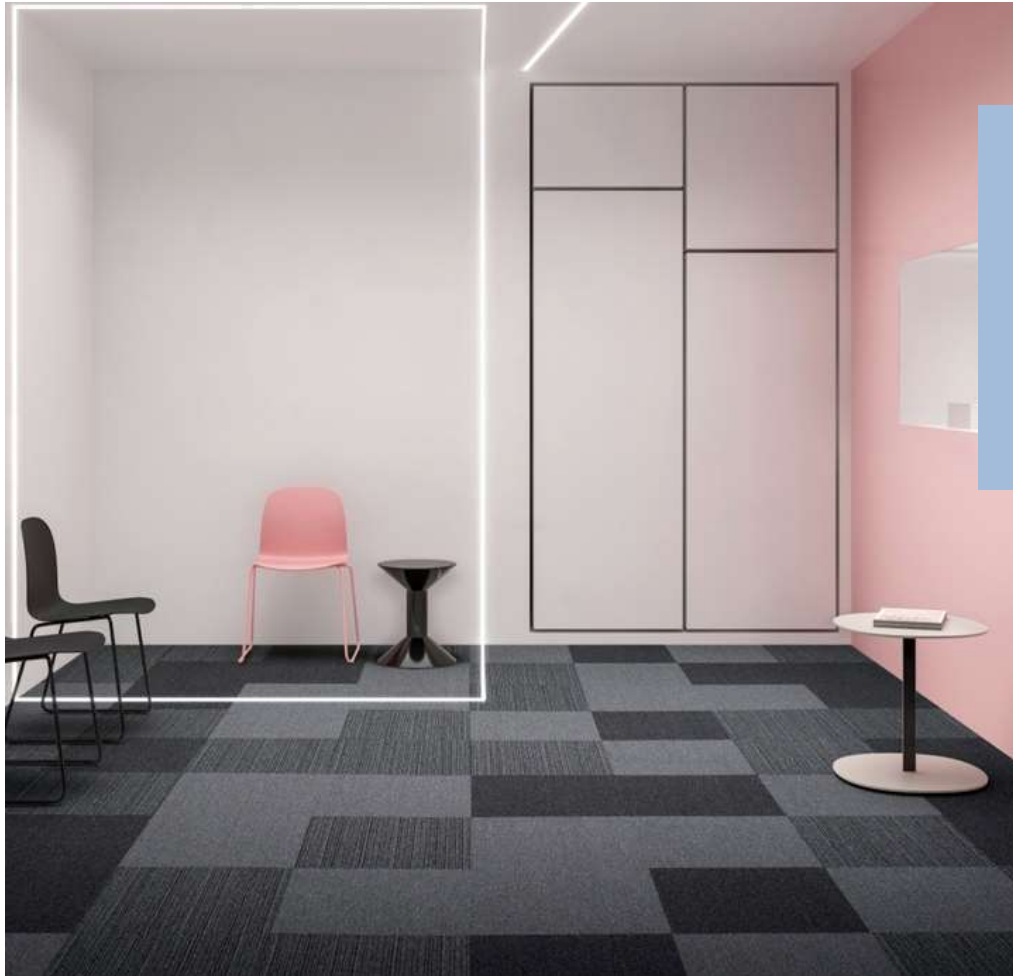

Inter Decor

RENOVATION FURNITURE TRADING LLC

CARPET TILES CATALOGUE IVC FOX

MODERN, CLASSICAL & STYLISH
FLOOR, WALL & WINDOW TREATMENTS.

IVC CARPET TILES

IVC carpet tiles are Made with high-quality materials for durability and easy maintenance, they can be used in a wide range of commercial projects. With collections sharing colour palettes that let you design freely with mix and match, carpet tiles can respond to design challenges of modern spaces.

Fox collection is a solid colour carpet tile with a subtle texture and tonal differentiation. The collection embodies the base colours that are essential to any office space and create the backbone pallet of workplace spaces. Fox is therefore a classic, always in fashion collection that is adaptable to a variety of styles and interiors.